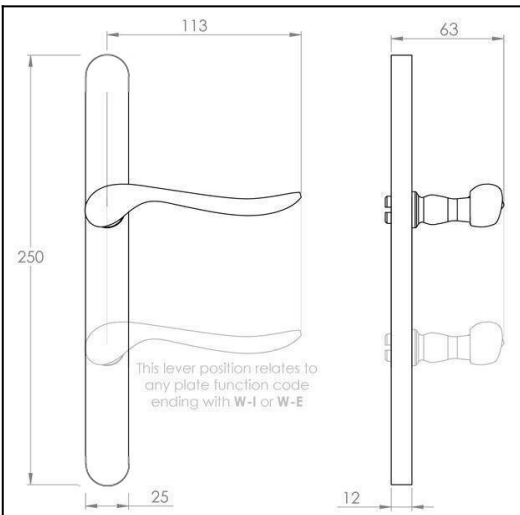

## Bella on Euro narrow stile plates 60 series

**Product Code:** BL-PR60-E-SC

**Description:**

A traditional, curved lever door handle with a sculptured stem, the Bella mounted on a slimline, Oval, contemporary backplate gives an added feature to your doors. This backplate works with Euro and Australian locks.

**Rose/Plate Option Selected:**

Plain external

**Size Selected:**

Plain external

**Material:**

Brass

**Dimensions:**

Overall h250 x w125.5 x d63 mm (see line drawing download)

**Finish:**

Satin Chrome

**Fixing:**

Through bolt fixing. Self adjusting spindle 7.6mm to 8mm. Fits any lock or latch.

<http://www.designerdoorware.com.au/catalogue/59329>

**Line Drawings**

As a generic representation of the product, Line Drawings are designed for general use only and may not reflect specifics for all product options such as individual functions or sizes etc.